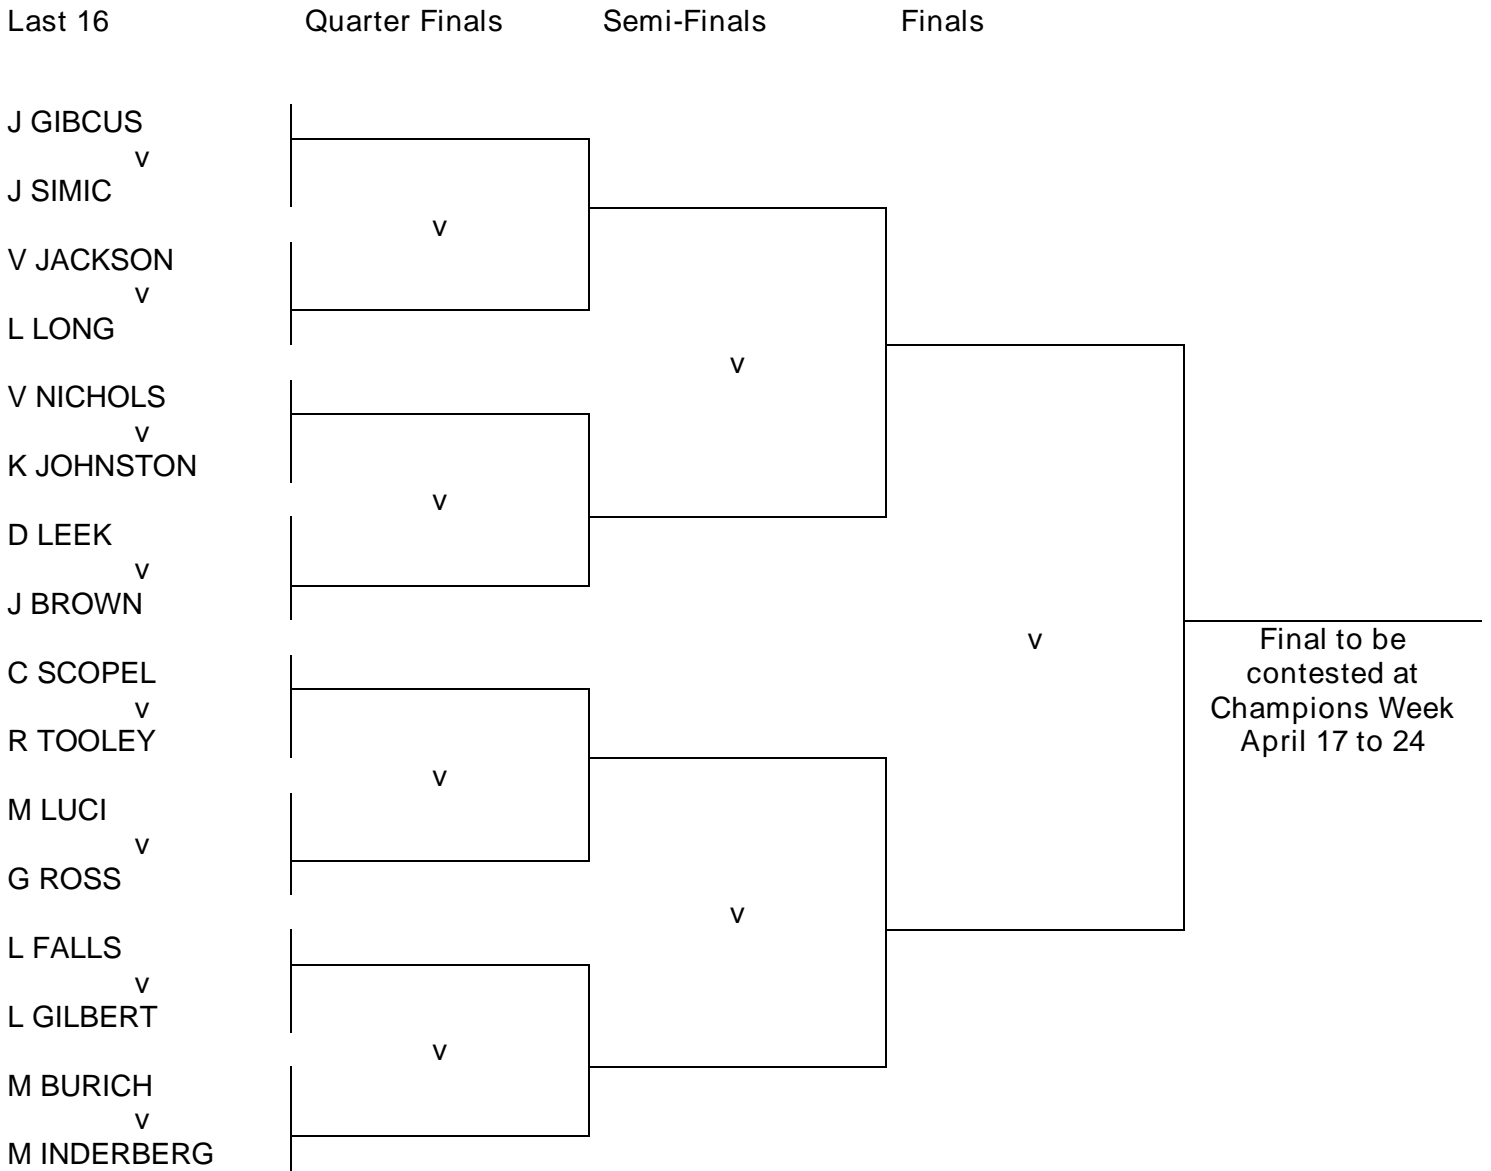

WOMEN'S NOVICE SINGLES